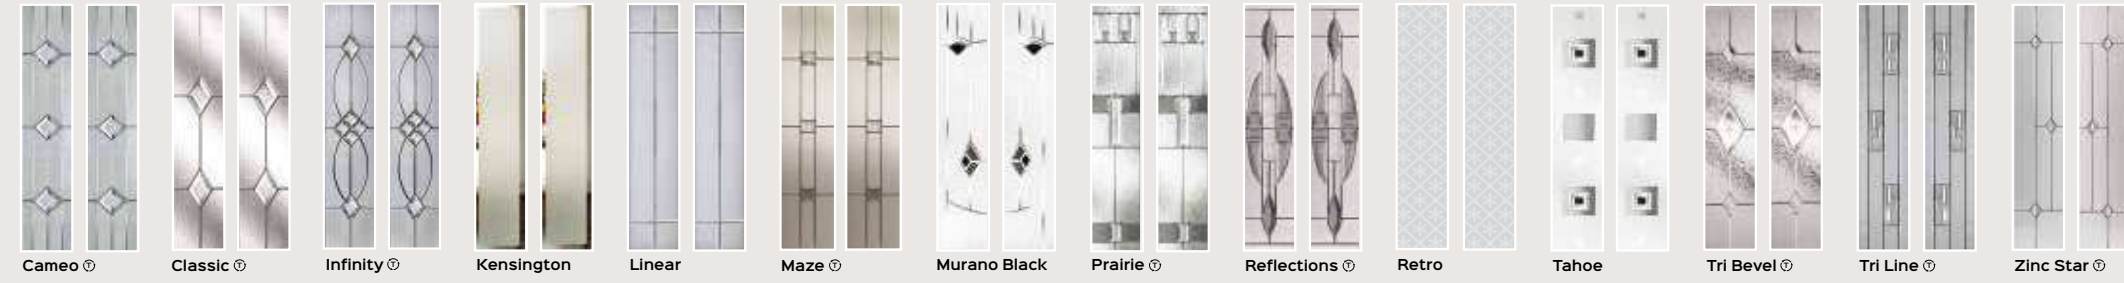

METEOR GLASS