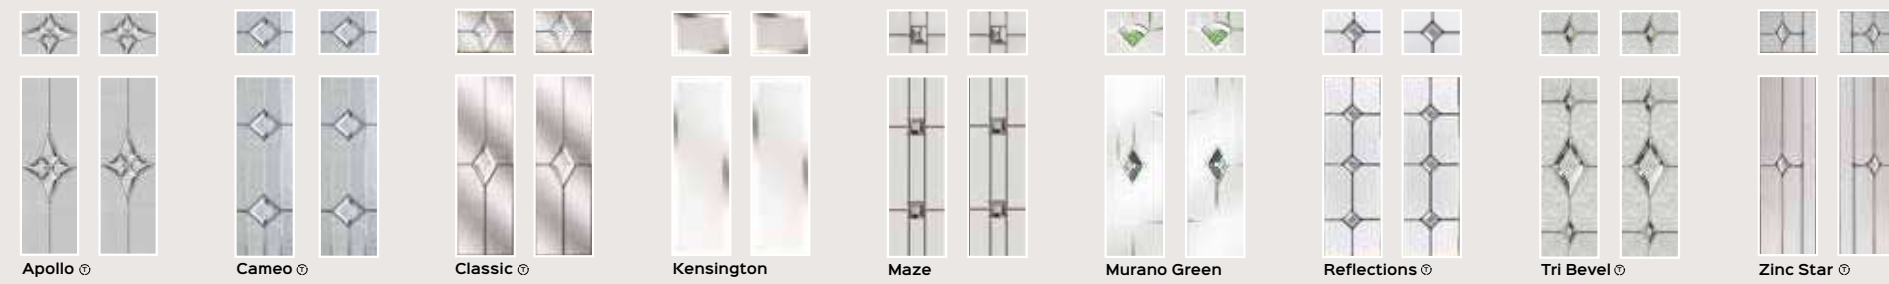

COSMOS & GALAXY GLASS