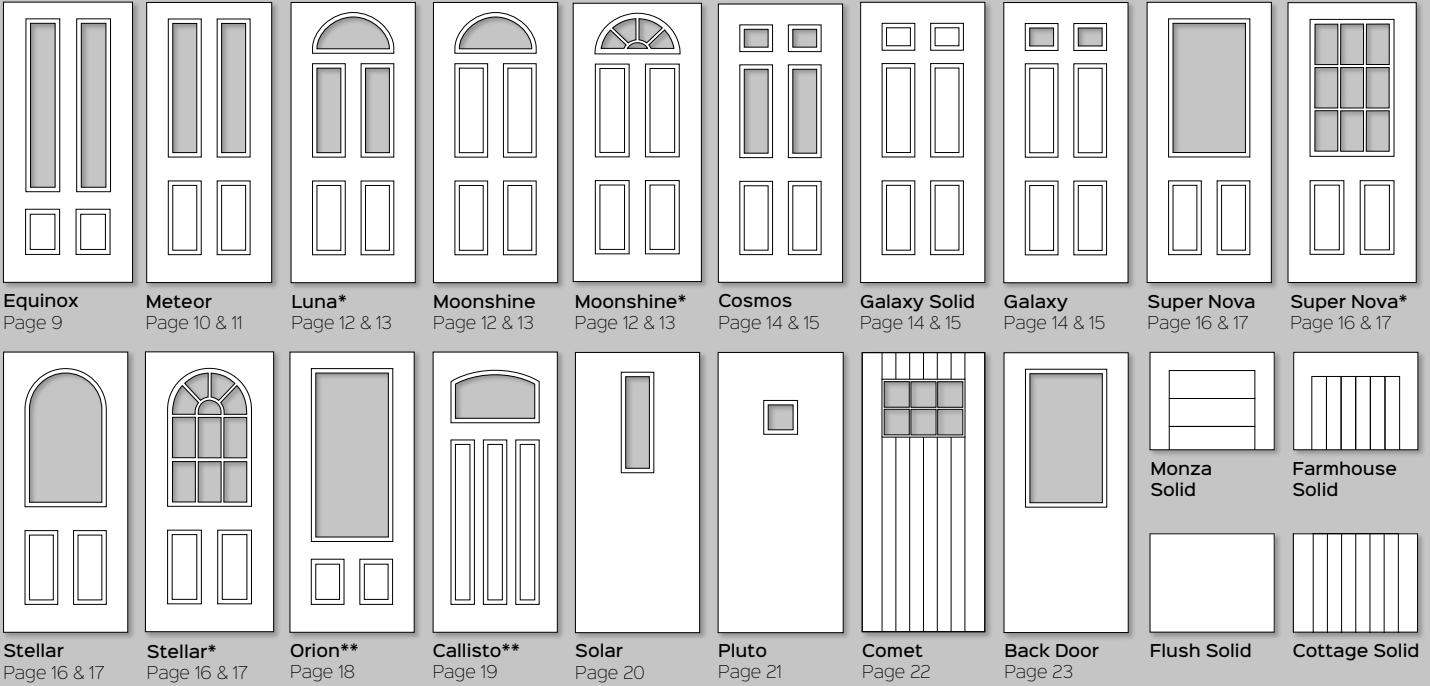

DOOR STYLES

TRADITIONAL STYLES

*Moonshine, Luna, Super Nova, and Stellar doors are available with a sunburst cassette if required.
**Orion & Callisto are not available in solid core.