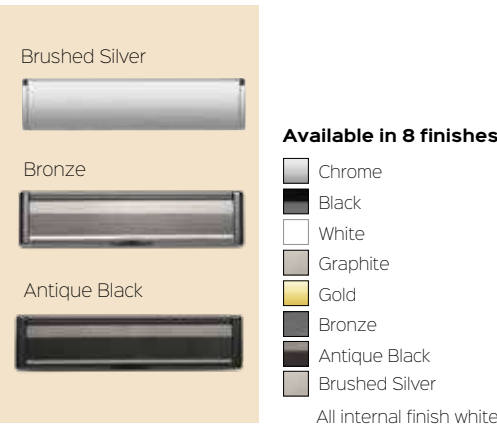

DOOR FURNITURE

LETTERPLATES