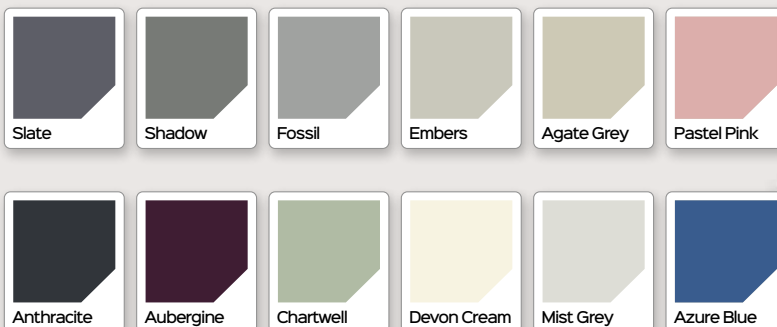

# COLOUR RANGE

## FIND YOUR PERFECT COLOUR

You can now choose any colour from the extensive RAL range to personalise your door.

### STANDARD COLOURS

Available in a range of 7 standard external colours.

### UNLIMITED COLOUR OPTIONS

Extensive sprayed RAL colour range available for Sapphire range.

White is the standard interior colour but both sides can be coloured for an extra cost.

We can colour your door frame to match your door!