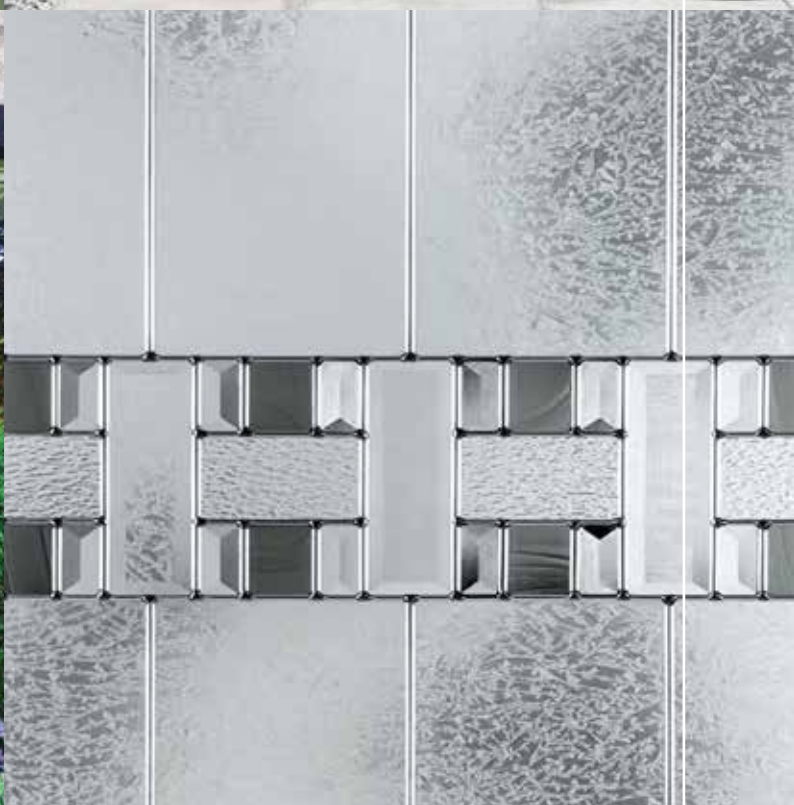

Please note that all images are provided as a guide only. Due to the nature of the various materials used in the manufacturing process, there may be slight variations in colour between the door outerframes and the door leaves. Handles, letterplates and door furniture may vary. As part of our commitment to continuous improvement, we reserve the right to modify/change the specification without prior notice.