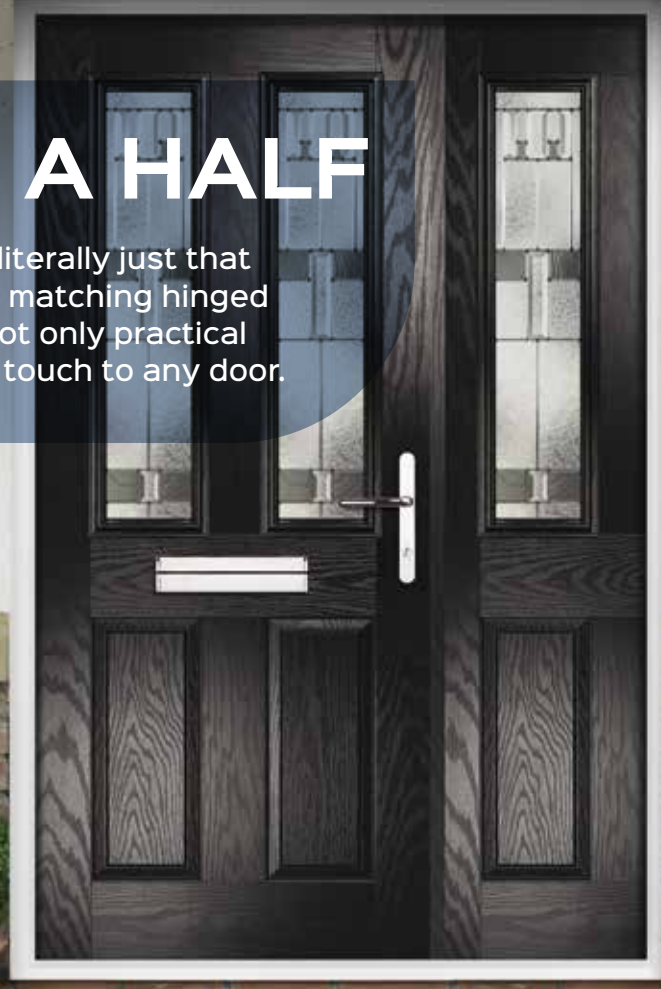

DOOR & A HALF

Our 'Door and a Half' is literally just that - a composite door plus matching hinged side panel. These are not only practical but add a super stylish touch to any door.

Door & a Half Meteor
Colour: Black
Glass: Prairie ☉
Frame: White